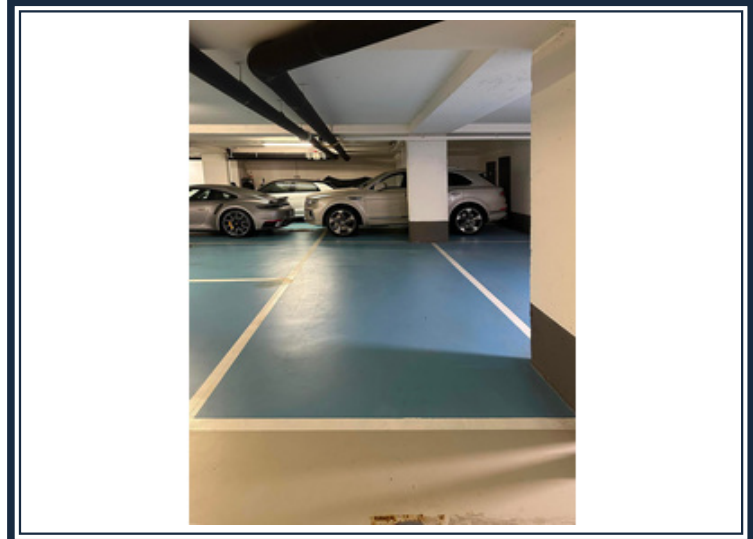

MIRABEAU - CARRE D'OR - 2-BEDROOM FLAT

Ref. : V1436-L