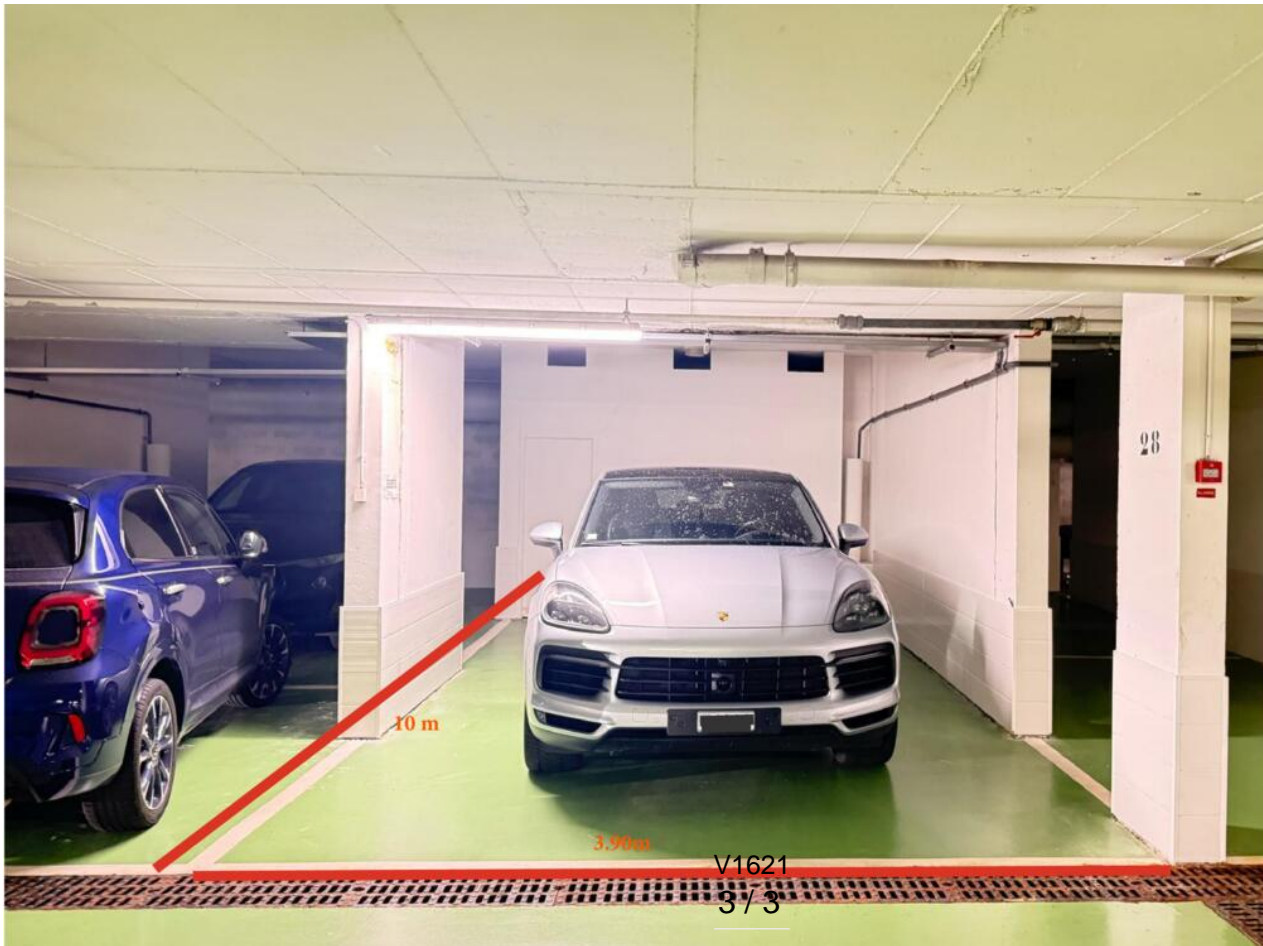

## Descriptions

---

Located in the Fontvieille district, very nice parking space for two vehicles, easy to access.

Size:

10m length x 3.90m width

(Separation wall at the back of the car park can be easily removed).